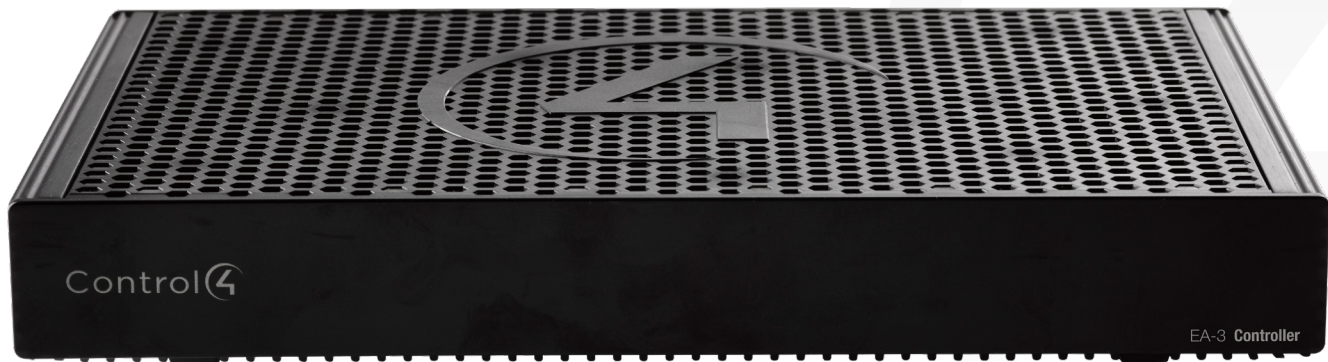

Control4® EA-3 Controller

Control4® EA-3 Entertainment and Automation Controller C4-EA3, C4-EA3-V2

The versatile Control4 EA-3 Entertainment and Automation Controller is the perfect fusion of multi-room, high-resolution audio and smart home automation for small to mid-size homes.

Powered by a next-generation multi-core processor, the EA-3 delivers a new level of speed and performance for instantaneous, interactive on-screen access to all the systems in the home. A built-in music server with three audio outputs delivers high-resolution audio throughout the home from your local music library, popular streaming music services, and AirPlay-enabled devices using native Control4 ShairBridge technology.

The EA-3 includes a variety of I/O to automate audio and video, lighting, climate control, door locks, and other devices controlled by IP, infrared (IR), serial, and ZigBee. With PoE+ for power, a port for Ethernet out, and its included mounting bracket, the compact form factor of the EA-3 makes it easy to install behind any TV or projector.