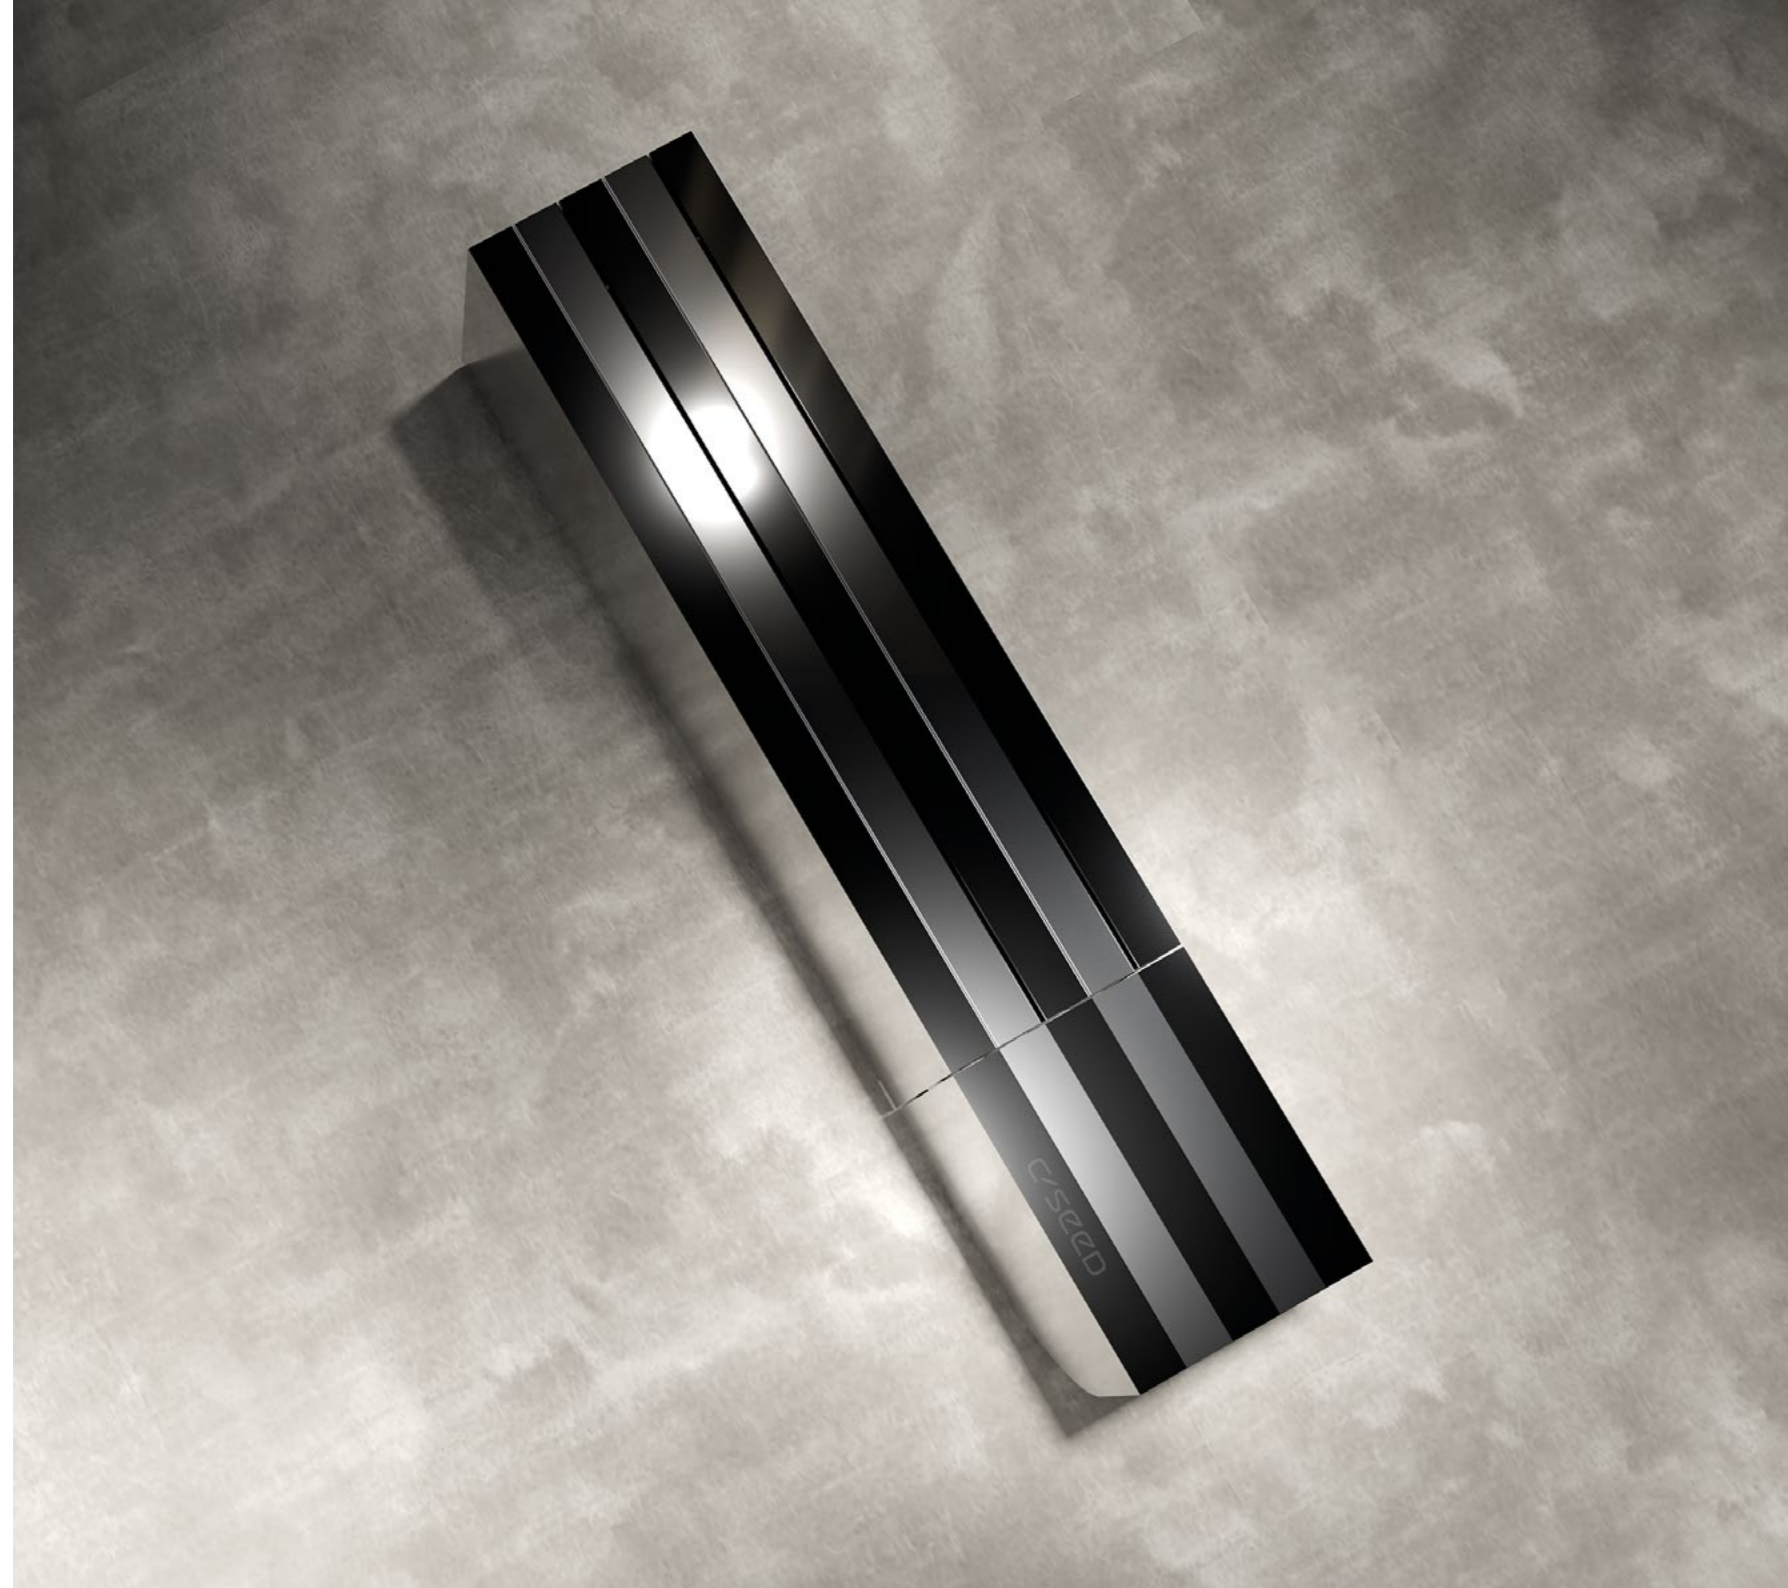

**Classic in  
Timeless Silver**

A vertical bar on the left side of the page with a gradient from light gray at the top to dark gray at the bottom.