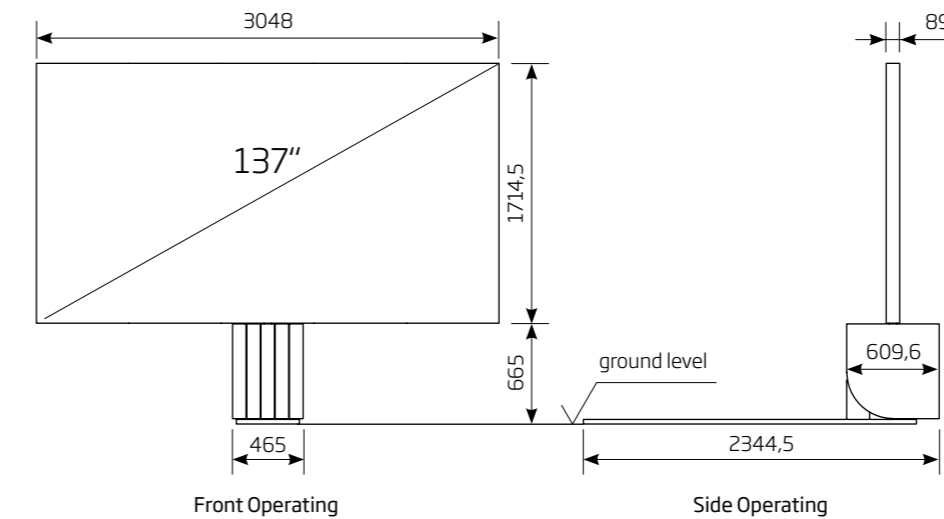

TV SYSTEM

Resolution	4K (UHD)			
Brightness	nits	1,000	800	
Pixel pitch	mm	0.9	0.7	0.4
Processing depth	bit	16 per color		
Color spectrum	colors	64 billion		
Refresh rate	Hz	3,840		
Lifespan LED	h	100,000		
Contrast ratio		30,000:1		
Color temperature adjustable	k	3,000 - 10,000		
Viewing angle - horizontal | vertical	degrees	170 | 170		
Operating temperature range		°C: 0 to + 40 | °F: +32 to +104		
Broadband speaker peak out	W	8 x 24		
Broadband speaker frequency range		200 - 20 kHz		
Subwoofer peak out	W	1 x 200		
Subwoofer frequency range		60 - 400Hz		

INPUT / OUTPUT

Video input	HDMI2.0/DP1.4		
Serial in/output	2 x USB		
Audio output	pre-amp. 9.2, independent sub		
Network connection	1 x RJ45		

OPERATION

Power supply LED screen	Standard	1 x 240V+N+PE/32A/50-60Hz		
	High-Leg-Delta	3 x 240V+PE/30A/50-60Hz		
	Single-Phase / Split-Phase	240V/120V+PE/60A/50-60Hz		
	Three-Phase (optional)	3 x 400V+N+PE/16A/50-60Hz		
Input power max | typical	W/m²	500 | 160		
Power consumption max | typical	kW	3.8 | 1.2	2.6 | 0.9	1.5 | 0.5

SPECIFIC FEATURES

Adaptive Gap Calibration (AGC)	Remote Control
9.2 AV-Receiver	4K LED HDR10+ Controller
TV rotation: 180° left and right or 90° left and right