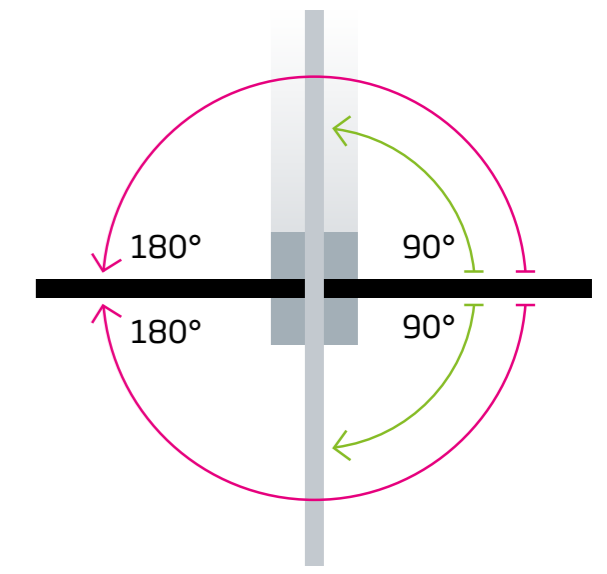

TV rotation

180° left and right or 90° left and right