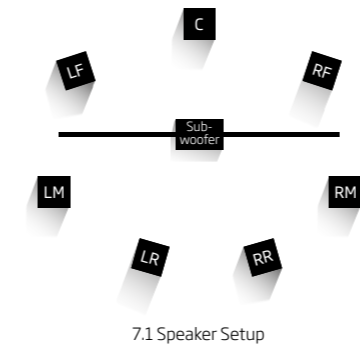

Total quality sound

Every C SEED N1 comes with onboard 2.1 high-end audio for total quality sound to match the screen's unparalleled visual quality, with the soundbar organically integrated into the frame design. The necessary interfaces for latest external audio up to 9.2 are on board as well.