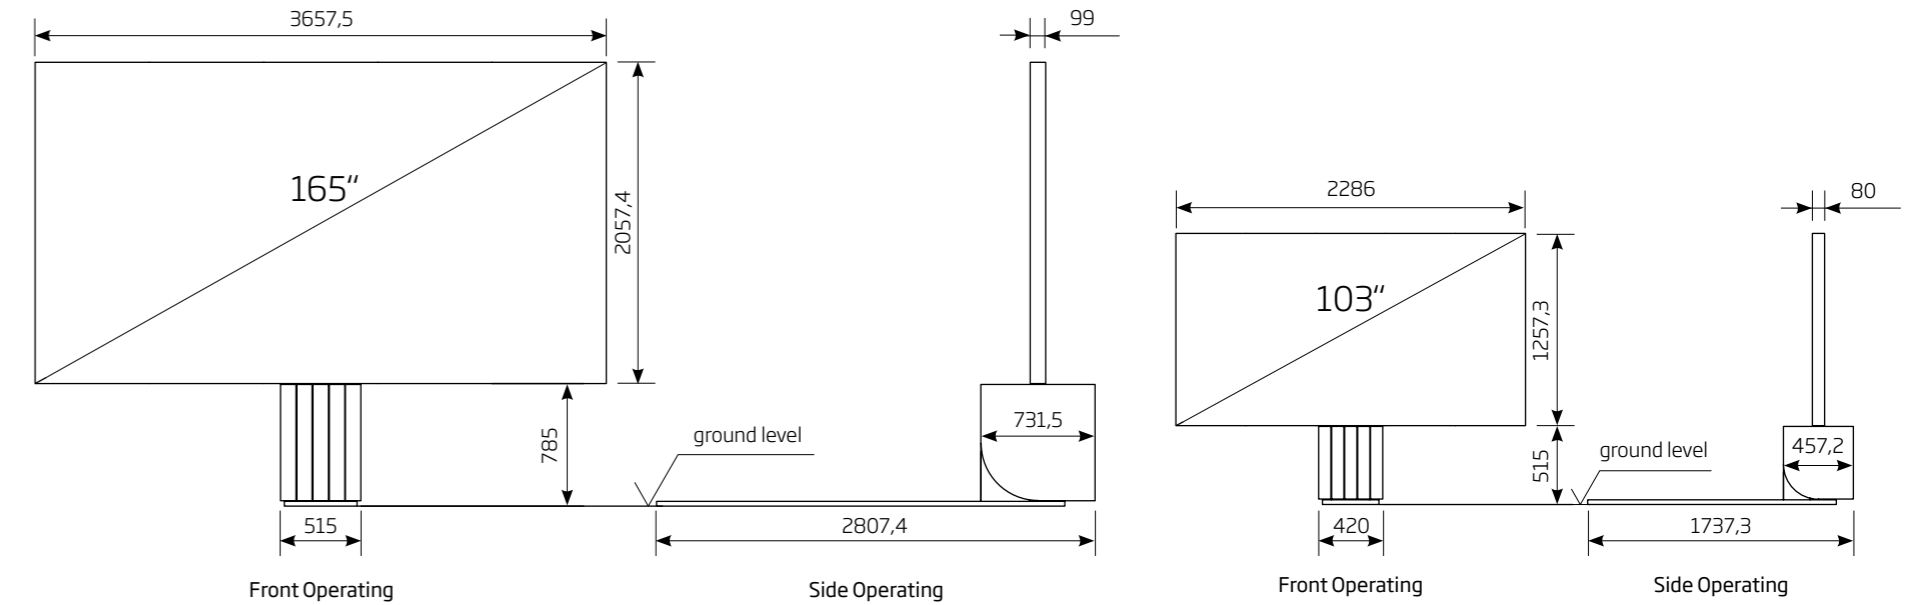

TV SYSTEM

Resolution	4K (UHD)			
Brightness	nits	1,000	800	
Pixel pitch	mm	0.9	0.7	0.4
Processing depth	bit	16 per color		
Color spectrum	colors	64 billion		
Refresh rate	Hz	3,840		
Lifespan LED	h	100,000		
Contrast ratio		30,000:1		
Color temperature adjustable	k	3,000 - 10,000		
Viewing angle - horizontal | vertical	degrees	170 | 170		
Operating temperature range		°C: 0 to + 40 | °F: +32 to +104		
Broadband speaker peak out	W	8 x 24		
Broadband speaker frequency range		200 - 20 kHz		
Subwoofer peak out	W	1 x 200		
Subwoofer frequency range		60 - 400Hz		

INPUT / OUTPUT

Video input	HDMI2.0/DP1.4		
Serial in/output	2 x USB		
Audio output	pre-amp. 9.2, independent sub		
Network connection	1 x RJ45		

OPERATION

Power supply LED screen	Standard	1 x 240V+N+PE/32A/50-60Hz		
	High-Leg-Delta	3 x 240V+PE/30A/50-60Hz		
	Single-Phase / Split-Phase	240V/120V+PE/60A/50-60Hz		
	Three-Phase (optional)	3 x 400V+N+PE/16A/50-60Hz		
Input power max | typical	W/m²	500 | 160		
Power consumption max | typical	kW	3.8 | 1.2	2.6 | 0.9	1.5 | 0.5

SPECIFIC FEATURES

Adaptive Gap Calibration (AGC)	Remote Control
9.2 AV-Receiver	4K LED HDR10+ Controller
TV rotation: 180° left and right or 90° left and right